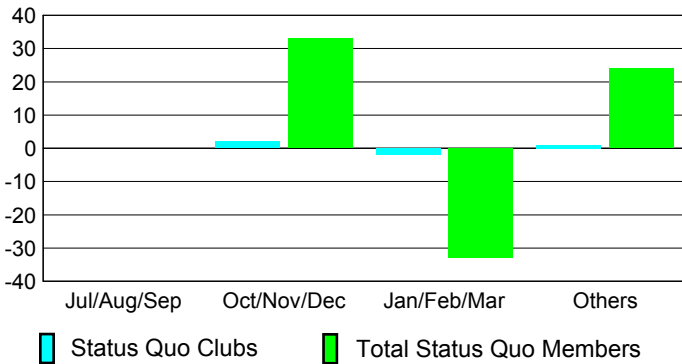

GMT: **Ricardo Shoiti Komatsu**

Location: **BRAZIL**

GMT CA: **3**

**CLUBS**

Month	New Club Goal	Actual New Clubs	Actual Dropped Clubs	Gain/Loss of Clubs
<b>2012-2013</b>				
Jul/Aug/Sep		0	0	0
Oct/Nov/Dec		0	1	-1
Jan/Feb/Mar		0	0	0
Apr/May/Jun		0	1	-1
<b>Totals</b>		<b>0</b>	<b>2</b>	<b>-2</b>

**Club Results 2012-2013**  
Goal, New, Dropped, Gain/Loss

**YTD Status Quo Clubs 2012-2013**

Status Quo Clubs Compared to Status Quo Members

**Club Gain/Loss 2012-2013**

**MEMBERSHIP**

Month	Net Memb Goal	Actual New Memb	Actual Dropped Memb	Gain/Loss of Memb
<b>2012-2013</b>				
Jul/Aug/Sep		39	33	6
Oct/Nov/Dec		34	72	-38
Jan/Feb/Mar		15	20	-5
Apr/May/Jun		82	72	10
<b>Totals</b>		<b>170</b>	<b>197</b>	<b>-27</b>