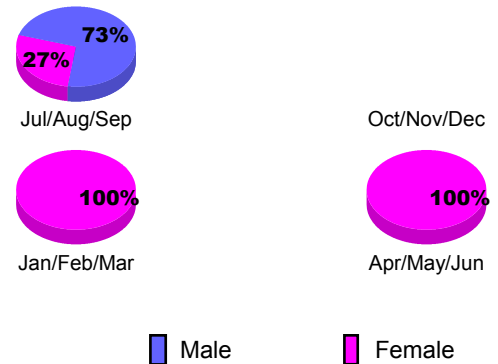

**Club Results 2012-2013**  
Goal, New, Dropped, Gain/Loss

**YTD Status Quo Clubs 2012-2013**

Status Quo Clubs Compared to Status Quo Members

**Club Gain/Loss 2012-2013**

**MEMBERSHIP**

Month	Net Memb Goal	Actual New Memb	Actual Dropped Memb	Gain/Loss of Memb
<b>2012-2013</b>				
Jul/Aug/Sep		39	33	6
Oct/Nov/Dec		34	72	-38
Jan/Feb/Mar		15	20	-5
Apr/May/Jun		82	72	10
<b>Totals</b>		<b>170</b>	<b>197</b>	<b>-27</b>

**Membership Results 2012-2013**  
Goal, New, Dropped, Gain/Loss

**Gender Comparison 2012-2013**

**Membership Gain/Loss 2012-2013**