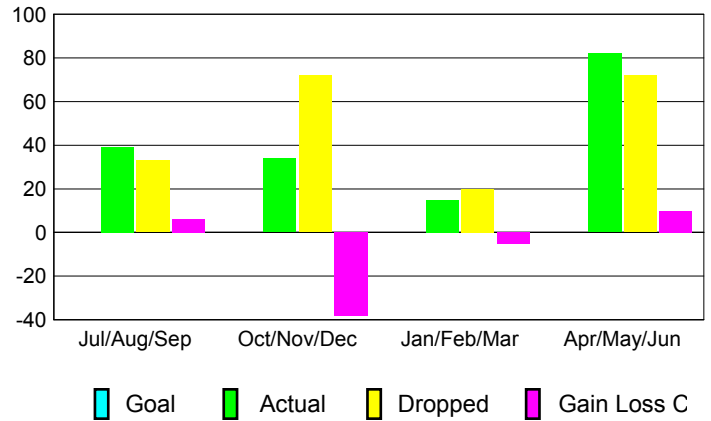

GMT: **Ricardo Shoiti Komatsu**

Location: **BRAZIL**

GMT CA: **3**

**CLUBS**

Month	New Club Goal	Actual New Clubs	Actual Dropped Clubs	Gain/Loss of Clubs
<b>2012-2013</b>				
Jul/Aug/Sep		0	0	0
Oct/Nov/Dec		0	1	-1
Jan/Feb/Mar		0	0	0
Apr/May/Jun		0	1	-1
<b>Totals</b>		<b>0</b>	<b>2</b>	<b>-2</b>

**Club Results 2012-2013**  
Goal, New, Dropped, Gain/Loss

**YTD Status Quo Clubs 2012-2013**

Status Quo Clubs Compared to Status Quo Members

**Club Gain/Loss 2012-2013**

**MEMBERSHIP**

Month	Net Memb Goal	Actual New Memb	Actual Dropped Memb	Gain/Loss of Memb
<b>2012-2013</b>				
Jul/Aug/Sep		39	33	6
Oct/Nov/Dec		34	72	-38
Jan/Feb/Mar		15	20	-5
Apr/May/Jun		82	72	10
<b>Totals</b>		<b>170</b>	<b>197</b>	<b>-27</b>

**Membership Results 2012-2013**  
Goal, New, Dropped, Gain/Loss

**Gender Comparison 2012-2013**

**Membership Gain/Loss 2012-2013**