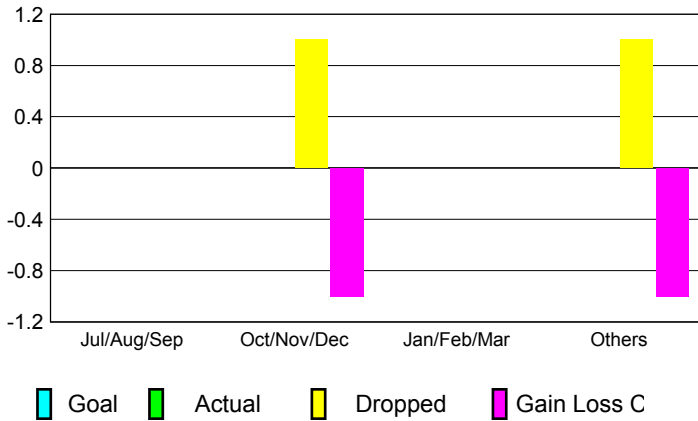

GMT: **Ricardo Shoiti Komatsu**

Location: **BRAZIL**

GMT CA: **3**

**CLUBS**

Month	New Club Goal	Actual New Clubs	Actual Dropped Clubs	Gain/Loss of Clubs
<b>2012-2013</b>				
Jul/Aug/Sep		0	0	0
Oct/Nov/Dec		0	1	-1
Jan/Feb/Mar		0	0	0
Apr/May/Jun		0	1	-1
<b>Totals</b>		<b>0</b>	<b>2</b>	<b>-2</b>

**Club Results 2012-2013**  
Goal, New, Dropped, Gain/Loss

**YTD Status Quo Clubs 2012-2013**

Status Quo Clubs Compared to Status Quo Members

**Club Gain/Loss 2012-2013**

**MEMBERSHIP**

Month	Net Memb Goal	Actual New Memb	Actual Dropped Memb	Gain/Loss of Memb
<b>2012-2013</b>				
Jul/Aug/Sep		39	33	6
Oct/Nov/Dec		34	72	-38
Jan/Feb/Mar		15	20	-5
Apr/May/Jun		82	72	10
<b>Totals</b>		<b>170</b>	<b>197</b>	<b>-27</b>